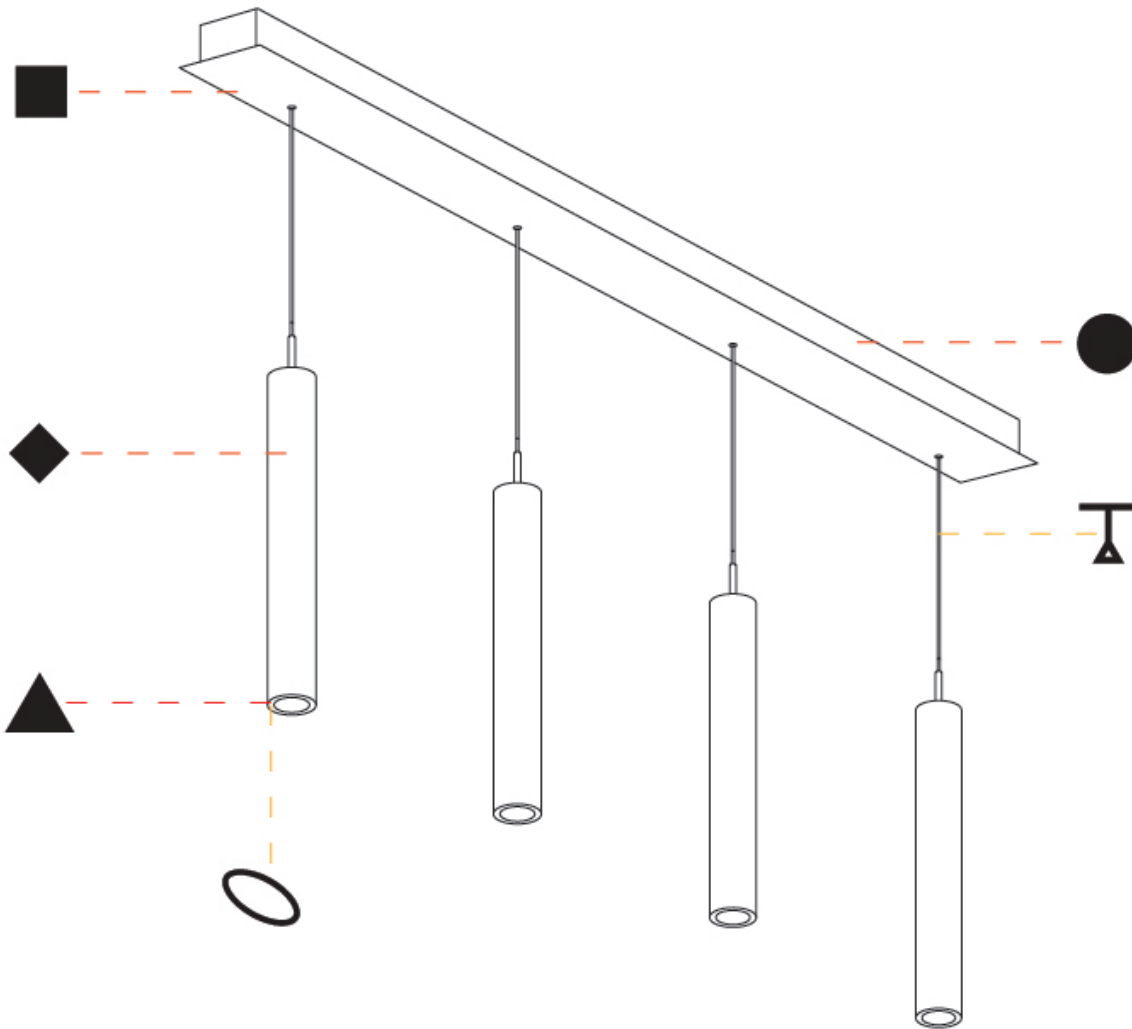

A

G-MINI CHANNEL HANGOVER SUSPENSION

A300623-

base number LED Dimming Finishes (Diamond) Finishes (Triangle) Finishes (Circle) Finish Options Shine Ring Beam Angle Options Cable Options

- To build a product code in our configurator select the specify button on the base model # product page
- To build a manual product code on this datasheet choose from the options listed below in blue font and add the suffix to the base model #

GENERAL

Series: G-Mini Channel
 Subseries: G-Mini Channel Hangover
 Brand: Prolicht
 Division: Architectural
 Mounting Type: Suspension
 Mounting Location: Ceiling
 Subcategory: Spots

PHYSICAL

Shape: Cylinder
 Diameter (mm): 440
 Diameter (in): 1 9/16
 Length (mm): 1200
 Length (in): 47 1/4
 Height (mm): 450
 Height (in): 17 11/16
 Light Distribution: Direct
 Diffuser: Shine Ring - NOR / OPL / YEL / ORA / RED / BLU / GRN
 Fixture Finish: SSR / BKV / CWI / CRY / HAB / UFT / ITA / RUA / FTG / MYG / LOD / PUS / FRO / FUP / KIA / POP / BLS / SPG / MEY / GOH / GUM / CHC / COM / ABZ / JAG / OBR / MOS / ROR
 Accent Finish: NOF / COP / MIR / SSS
 Fixture Material: Extruded Aluminum / Steel
 Cable Details: 2,000mm/78 3/4" / 4,000mm/157 1/2" - Cable, Black, Green, Orange, Red, White