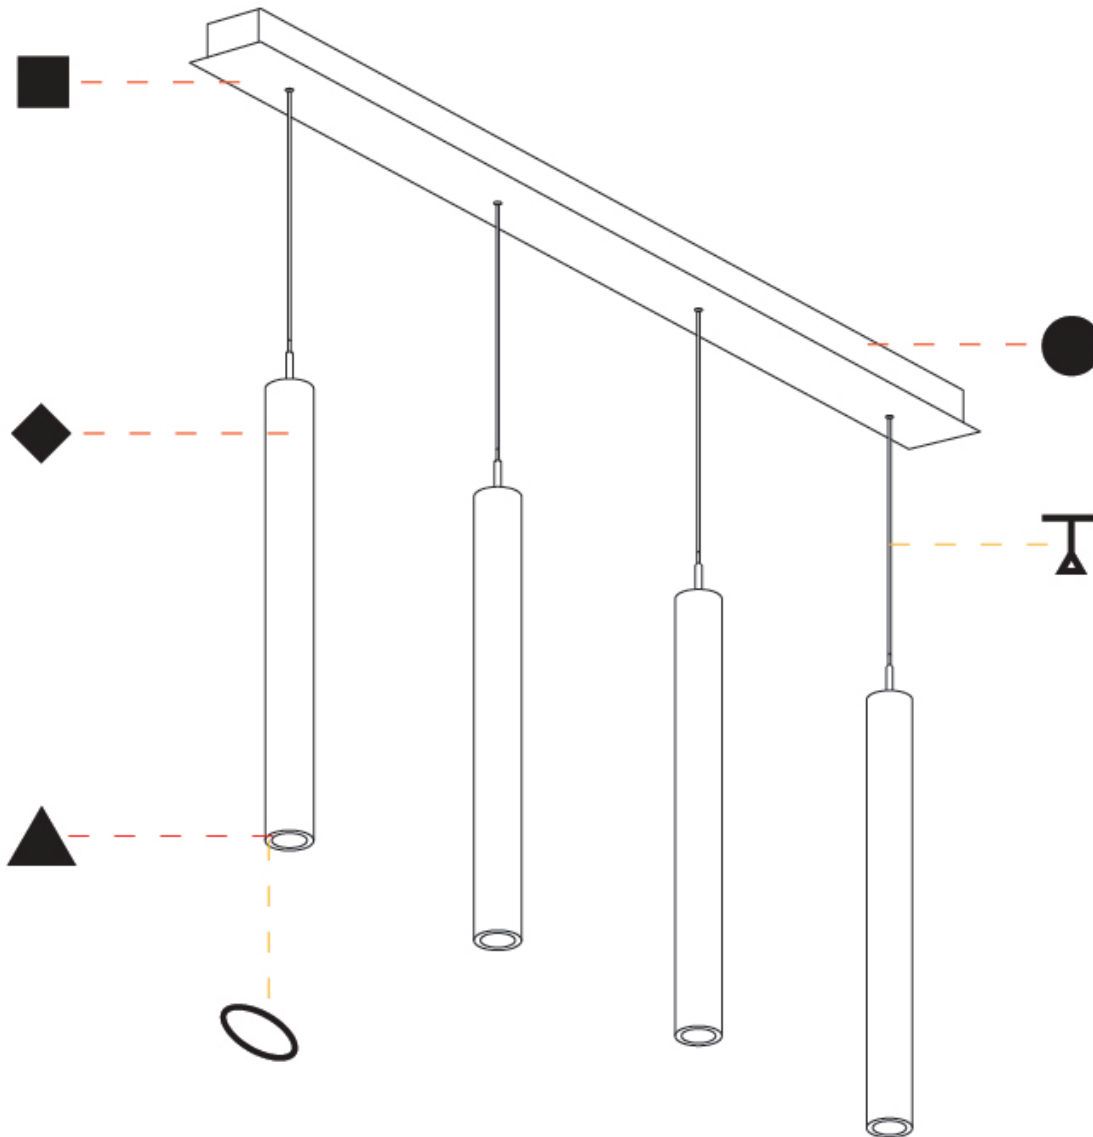

G-MINI CHANNEL HANGOVER SUSPENSION

A300623-

A