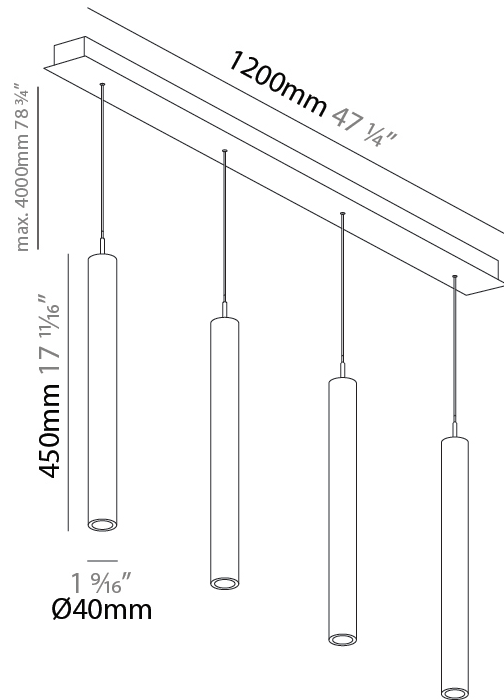

GENERAL

Series: G-Mini Channel
Subseries: G-Mini Channel Hangover
Brand: Prolicht
Division: Architectural
Mounting Type: Suspension
Mounting Location: Ceiling
Subcategory: Spots

PHYSICAL

Shape: Cylinder
Diameter (mm): 440
Diameter (in): 1 9/16
Length (mm): 1200
Length (in): 47 1/4
Height (mm): 450
Height (in): 17 11/16
Light Distribution: Direct
Diffuser: Shine Ring - NOR / OPL / YEL / ORA / RED / BLU / GRN
Fixture Finish: SSR / BKV / CWI / CRY / HAB / UFT / ITA / RUA / FTG / MYG / LOD / PUS / FRO / FUP / KIA / POP / BLS / SPG / MEY / GOH / GUM / CHC / COM / ABZ / JAG / OBR / MOS / ROR
Accent Finish: NOF / COP / MIR / SSS
Fixture Material: Extruded Aluminum / Steel
Cable Details: 2,000mm/78 3/4" / 4,000mm/157 1/2" - Cable, Black, Green, Orange, Red, White

ELECTRICAL

Lamp Type: LED (Zhaga Standard)
Input Wattage (W): 39
Total Output Wattage (W): 35.4
Dimming: Non-Dimmable
Driver Included: Yes
Driver Location: Integrated
Driver Type: Constant Current - Universal
Driver Class: Class 2
Input Voltage (V): 120 - 277

LED

Color Temperature (°K): 2700 / 3000 / 3500 / 4000
Max. Delivered Lumen (lm): 2776 / 2904 / 3012 / 3080
Nominal Lumen (lm): 3878 / 4056 / 4206 / 4301
CRI: >90 CRI
Lamp Life (hrs): 50000

OPTICAL

Beam Angle: 40 / 52

RATINGS AND CERTIFICATIONS

Certified By: Certified for North American Standards
IP rating: IP20